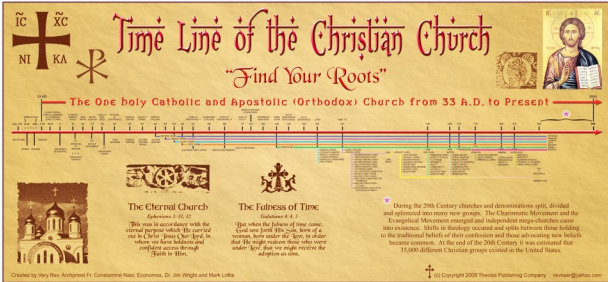

Time Line of the Christian Church

FIND YOUR ROOTS

THE EAST

Intended for the Orthodox churches of the East

THE WEST

Intended for the Roman Catholic and Protestant churches

These timelines are ideal for lectures, church schools, visitors, evangelism, home, etc. The chart shows the time line of the Church from the Nativity of Christ, to the present day. It highlights all of the “denominations” of Christianity, and when they split from the Original Church. It was designed by the V. Rev. Fr. Constantine Nasr.